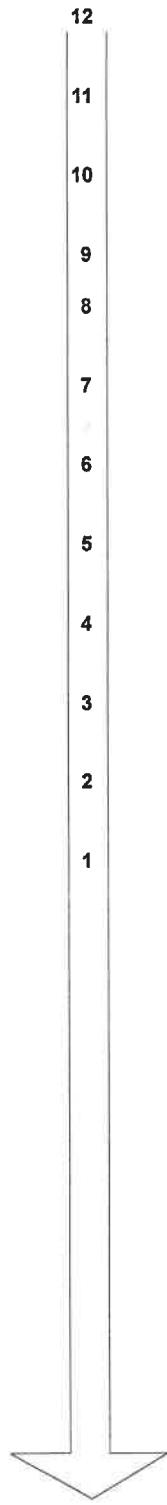

OMV MAXXDRIVE RACING TRUCK RACE OF SLOVAKIA

Slovakia Ring, length 5922 m

10 & 11 June 2023

Swift Cup Europe

Starting grid race 2

521	Vince Keller	30:25.781
Suzuki Swift Cup 1.6		
500	Egon Burkus	30:28.272
Suzuki Swift Cup 1.6		
571	Maciej Szubczynski	28:14.949
Suzuki Swift Cup 1.6		
503	Gergo Rác	
Suzuki Swift Cup 1.4 Turbo		
104	Jorden Dolischka	29:14.984
Suzuki Swift Cup 1.4 Turbo		
566	Fabian Dybionka	28:52.558
Suzuki Swift Cup 1.4 Turbo		
146	Fabian Ohrfandl	28:14.348
Suzuki Swift Cup 1.4 Turbo		
507	Móric Csermely	28:35.733
Suzuki Swift Cup 1.4 Turbo		
164	Martin Zellhofer	28:36.219
Suzuki Swift Cup 1.4 Turbo		
550	János Csik	28:36.902
Suzuki Swift Cup 1.4 Turbo		

12	508 Gábor Együd	28:31.146
Suzuki Swift Cup 1.6		
11	544 Gábor György	30:27.664
Suzuki Swift Cup 1.6		
10	504 Balázs György	30:46.493
Suzuki Swift Cup 1.6		
9	528 Oskar Marszalkowski	28:18.323
Suzuki Swift Cup 1.6		
8		
7	106 Lukas Puchinger	
Suzuki Swift Cup 1.4 Turbo		
6	586 Aleks Sówka	28:56.211
Suzuki Swift Cup 1.4 Turbo		
5	517 Toon Knapen	28:48.501
Suzuki Swift Cup 1.4 Turbo		
4	505 Balázs Hartmann	28:14.443
Suzuki Swift Cup 1.4 Turbo		
3	110 Christoph Zellhofer	28:35.931
Suzuki Swift Cup 1.4 Turbo		
2	142 Lukas Niedertscheider	28:36.848
Suzuki Swift Cup 1.4 Turbo		
1	523 Márton Csuzi	28:46.734
Suzuki Swift Cup 1.4 Turbo		
Pole Position		

8:45
478

10:10
[Handwritten signatures]

CAR #508 - DROP TO THE BACK OF THE GRID